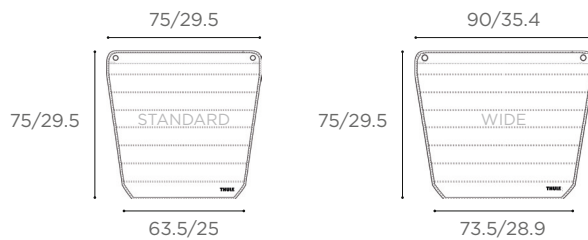

January 2024

CATEGORY

Dogs

PRODUCT DIMENSIONS (CM/IN)

MODEL NAME

Thule Dog Crate Mat Standard
Thule Dog Crate Mat Wide

MODEL NUMBER

770102
770103

UPC CODE

197074564276
197074564283

PRODUCT DIMENSIONS

80 x 48.3 cm / 31.5 x 19 in
110 x 58.3 cm / 43.3 x 23 in

AVAILABLE

January 2024

CATEGORY

Dogs